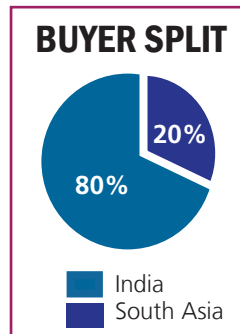

RAW SPACE, 18SQM AND ABOVE

Corner Stand per 9sqm	3,219.00	3,621.00	3,822.00
Peninsula Stand per 9sqm	3,723.00	4,188.00	4,420.00
Island Stand per 9sqm	4,328.00	4,868.00	5,139.00

Additional items: Appointment set with listing - USD 1,250 per set | Entity Listing only - USD 100 per listing | Exhibitor Badge - USD 90 per badge
*Basic Shell Scheme 6sqm includes: One (1) Entity Listing & One (1) Exhibitor Badge. Additional purchase only limited to One (1) Exhibitor Badge

Key Highlights of ITB India

ITB
INDIA

Connecting you to the Indian Travel Market

Why ITB India?

Buyers Profile

Exhibitors Profile

Accommodation

Travel Agent/
Tour Operator