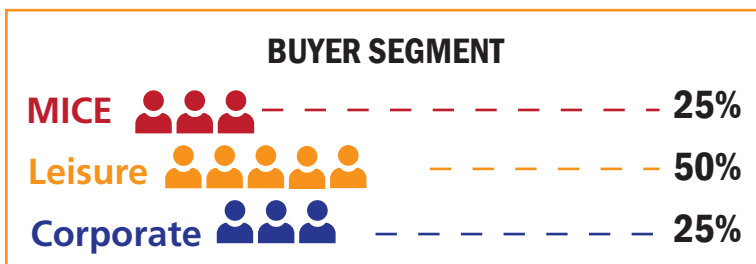

RAW SPACE, 18SQM AND ABOVE

Corner Stand per 9sqm	3,219.00	3,621.00	3,822.00
Peninsula Stand per 9sqm	3,723.00	4,188.00	4,420.00
Island Stand per 9sqm	4,328.00	4,868.00	5,139.00

Additional items: Appointment set with listing - USD 1,250 per set | Entity Listing only - USD 100 per listing | Exhibitor Badge - USD 90 per badge
*Basic Shell Scheme 6sqm includes: One (1) Entity Listing & One (1) Exhibitor Badge. Additional purchase only limited to One (1) Exhibitor Badge

Key Highlights of ITB India

ITB
INDIA

Connecting you to the Indian Travel Market

Why ITB India?

Buyers Profile

Exhibitors Profile

Accommodation

Travel Agent/
Tour Operator